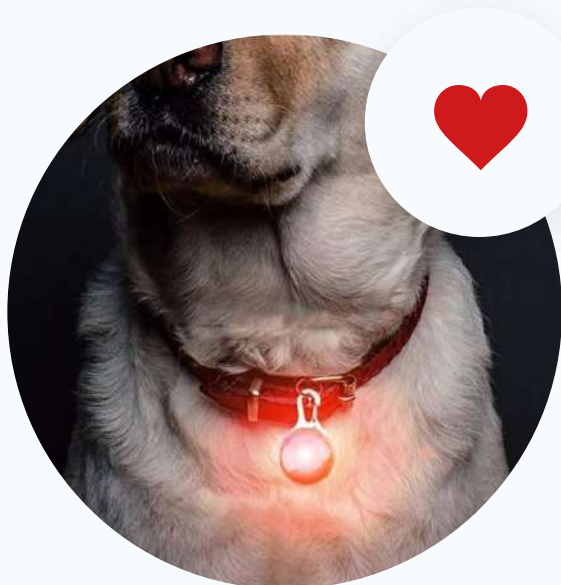

PETS COLLAR SAFETY PENDANT

"Excellent keychain, everything works! We will try today at the evening walk :)"

It's safe to say that our pets are our biggest treasures. Ensure the safety of your little furry pal during your night walks with an LED collar pendant. You won't lose your pet again! Even if they run off, you'll easily find them.