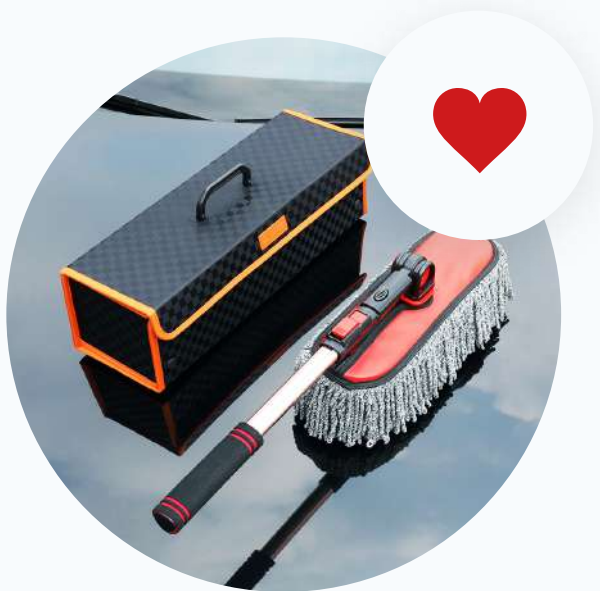

BOXED TELESCOPING BRUSH

"This car brush makes it so much easier for me to wash the car. The brush is soft like I was hoping. The brush head is great and the handle telescopes to reach those upper areas on our travel trailer without a ladder."

Meet our all-star cleaner! The cashmere mop and extendable handle of our Boxed Telescoping Mop provides all the help you need for those hard-to-reach places from your car rooftop to house windows. Get all-around help!