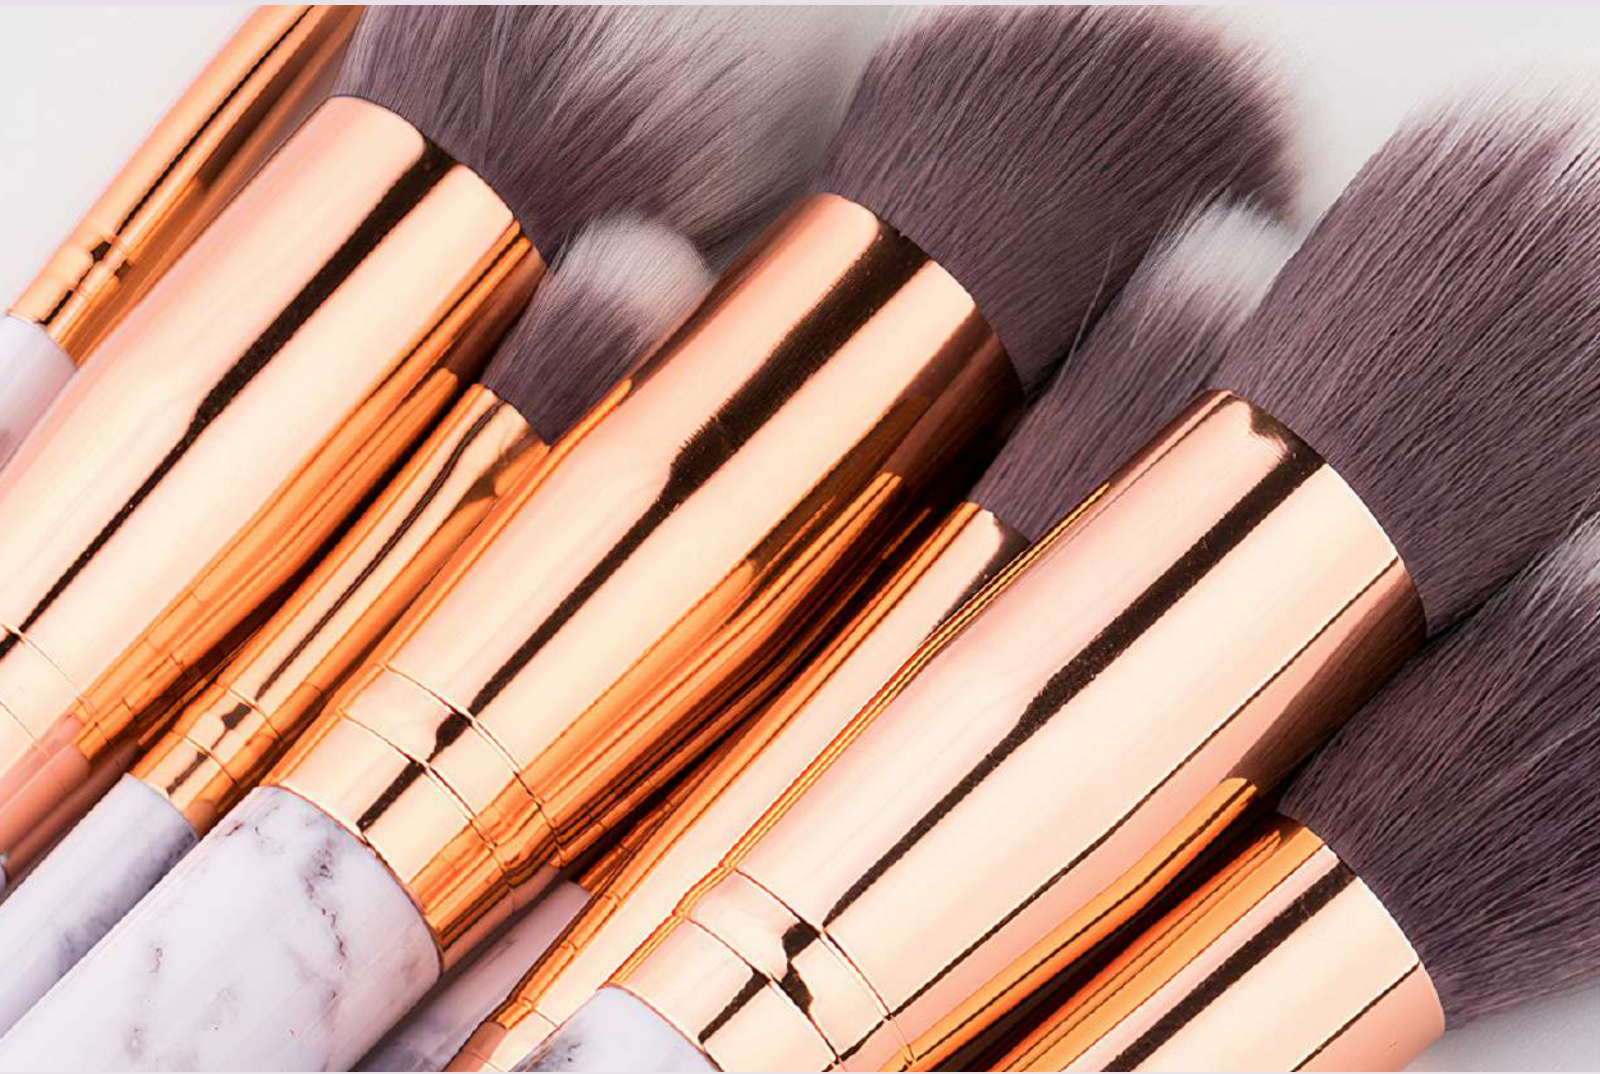

# WHITE MARBLE MAKEUP BRUSH SET

This makeup brush set features ten face, eye, and lip brushes to help you create as many full-face makeup looks as possible.

[SHOP NOW](#)

★★★★★

*"Very soft brushes and I'm very happy with the quality, they work for all types of makeup applications with a lot of brushes for eye shadows many sizes of tips. I highly recommend it"*