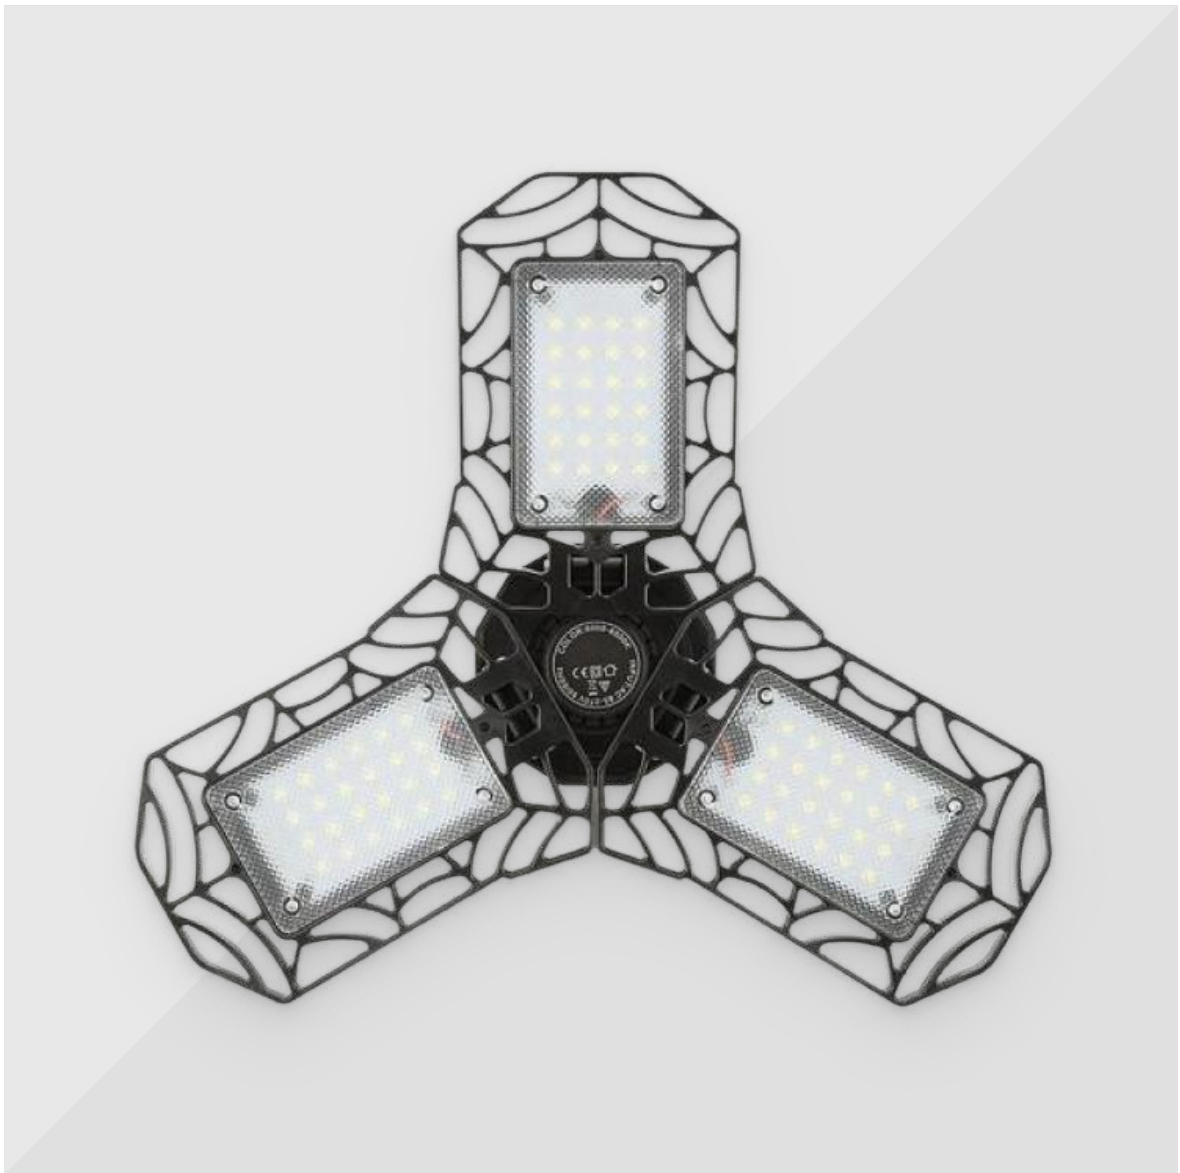

360° TRIPLE GARAGE LIGHT

SAVE MORE THAN 80%
ON ELECTRIC BILLS!

[SHOP NOW](#)