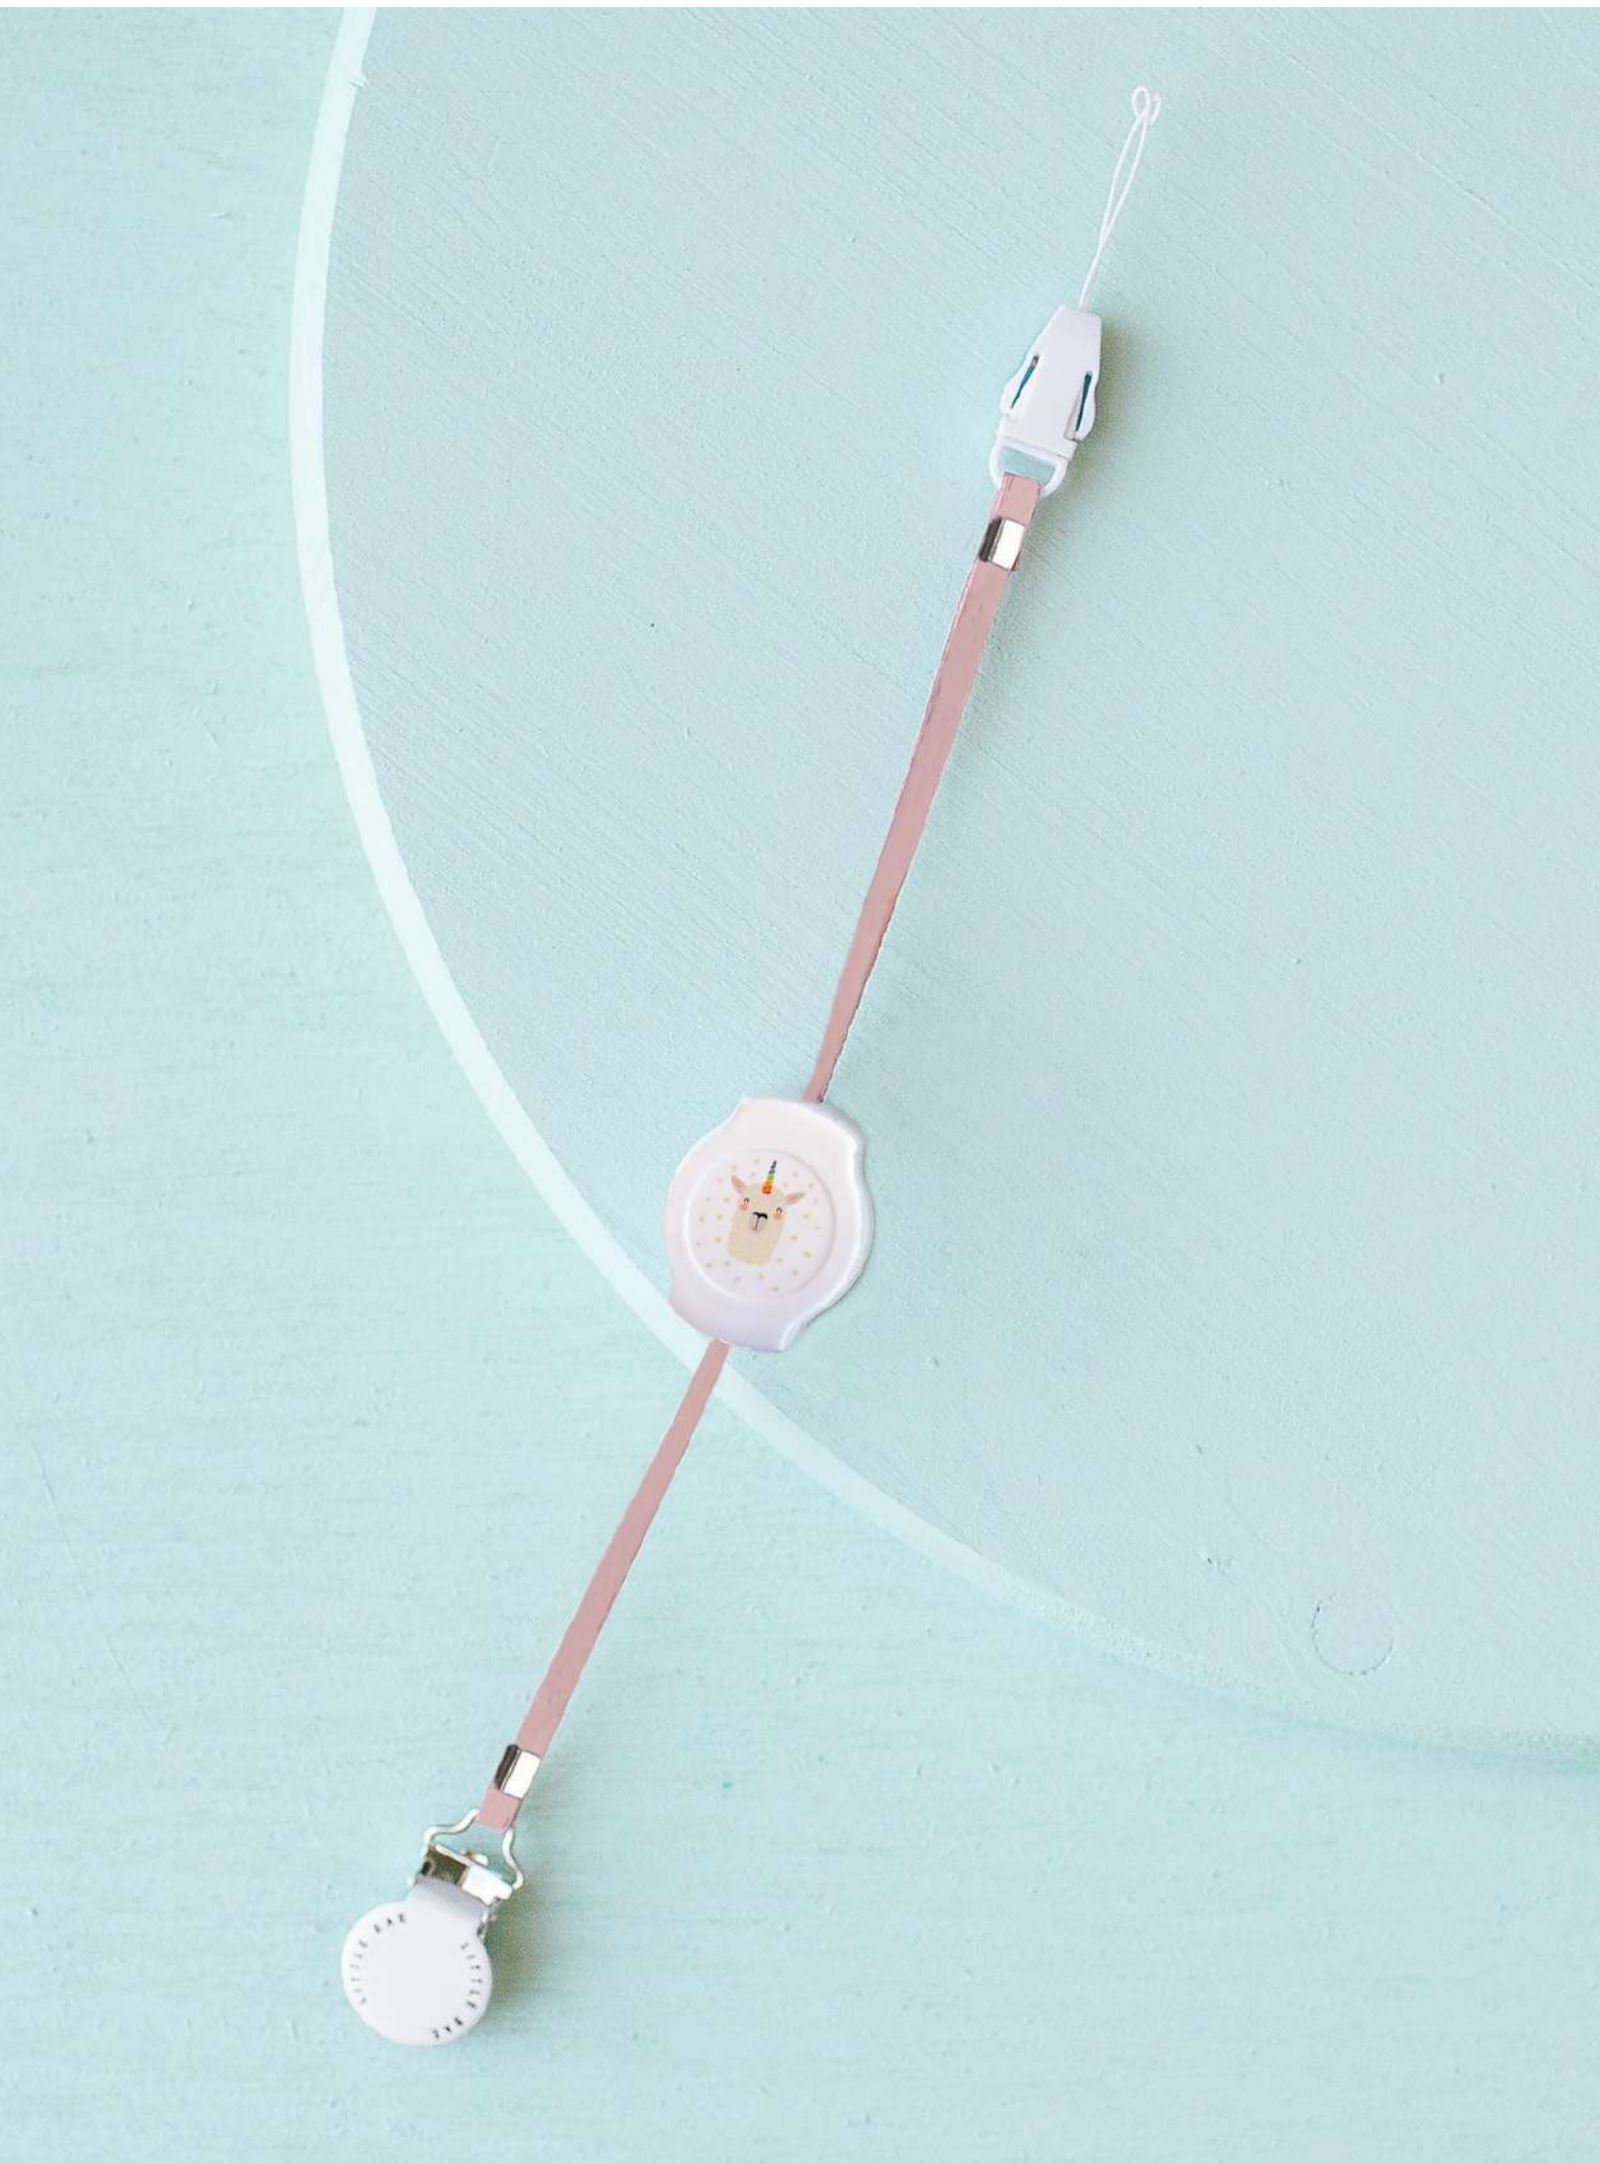

Pink Llama RetractaClip™

[SHOP NOW](#)

Your solution to ALL your pacifier problems! This cute RetractaClip keeps the pacifier from dragging on the ground when the baby crawls. Also, it prevents the pacifier from getting lost, dropped, or thrown.